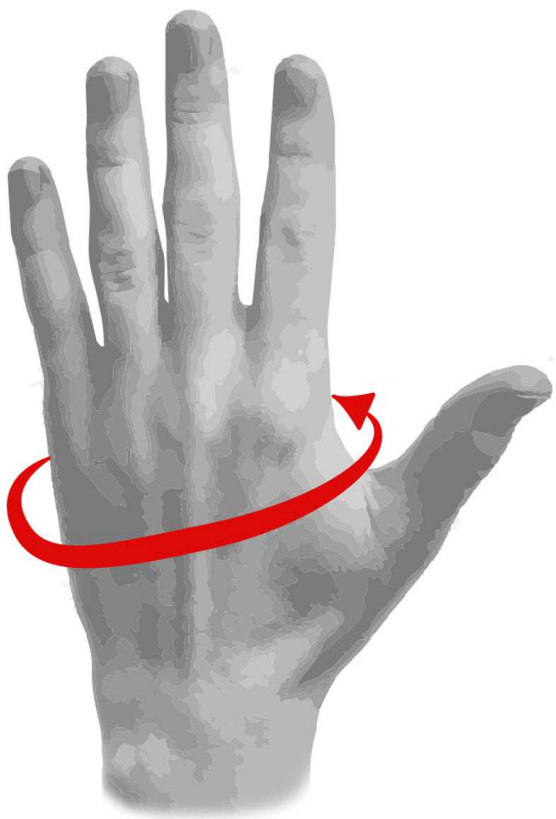

LOADER

**Width** around

9.5 inches (24.13 cm)

**SM-M**

10.25 inches (26 cm)

**L-XL**

**Length**

8.25 inches (20.95 cm)

8.75 inches (22.22 cm)