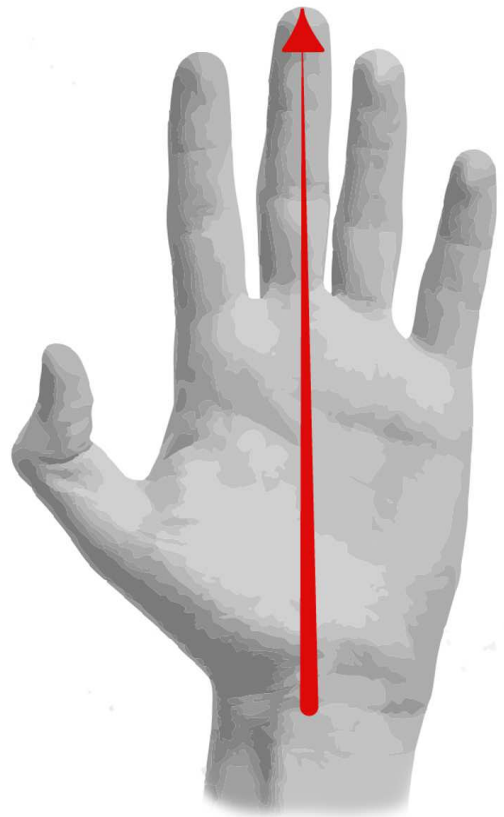

LOADER

**Width** around

9.5 inches (24.13 cm)

**SM-M**

10.25 inches (26 cm)

**L-XL**

**Length**

8.25 inches (20.95 cm)

8.75 inches (22.22 cm)