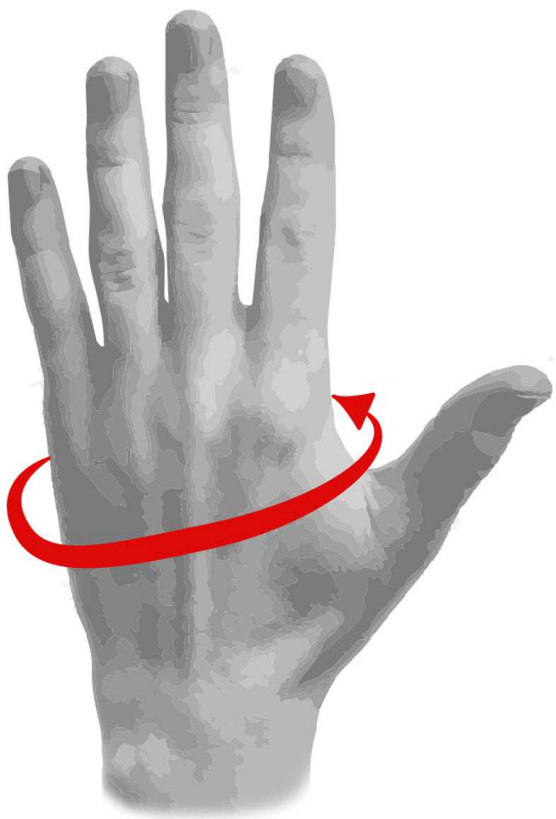

LOADER

**Width** around

9.5 inches (24.13 cm)

**SM-M**

10 inches (25.4 cm)

**L-XL**

**Length**

8 inches (20.32 cm)

8.5 inches (21.59 cm)