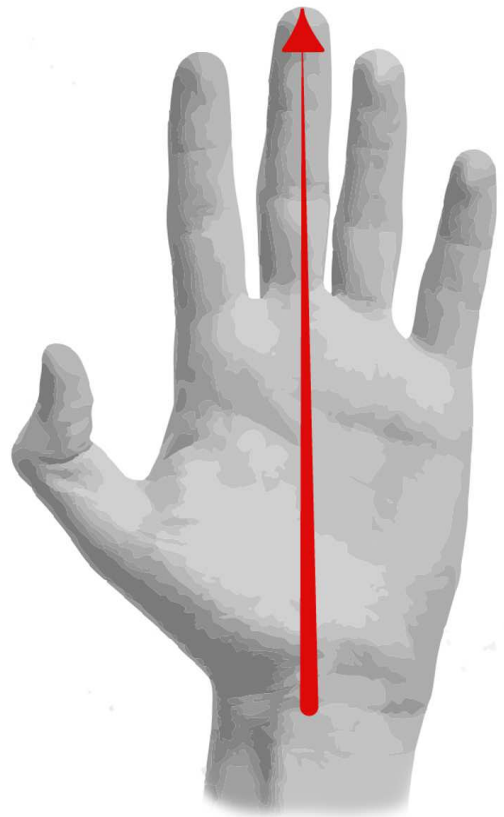

LOADER

**Width** around

9.5 inches (24.13 cm)

**SM-M**

10 inches (25.4 cm)

**L-XL**

**Length**

8 inches (20.32 cm)

8.5 inches (21.59 cm)